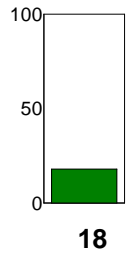

SPQ*GOLD® Graphical Report

Name: Sam Sample

Test Date: 10/01/02

UK Business to Business

Sales Call Reluctance® Impostors

Filters

Impression Mgt.

Sales Call Reluctance® Overview

Hedging

Sales Call Reluctance® Types

Resp Cons.

Key

See the SPQ*GOLD® Sales Development Report for a detailed explanation of test results.

Note: This report has been optimized for 300 dpi color printing.