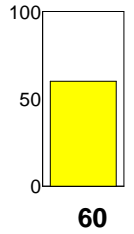

SPQ*GOLD® Graphical Report

Name: Sam Sample

Test Date: 10/01/02

UK Business to Business

Sales Call Reluctance® Impostors

Filters

Impression Mgt.

Sales Call Reluctance® Overview

Hedging

Sales Call Reluctance® Types

Resp Cons.

Key

See the SPQ*GOLD® Sales Development Report for a detailed explanation of test results.

Note: This report has been optimized for 300 dpi color printing.