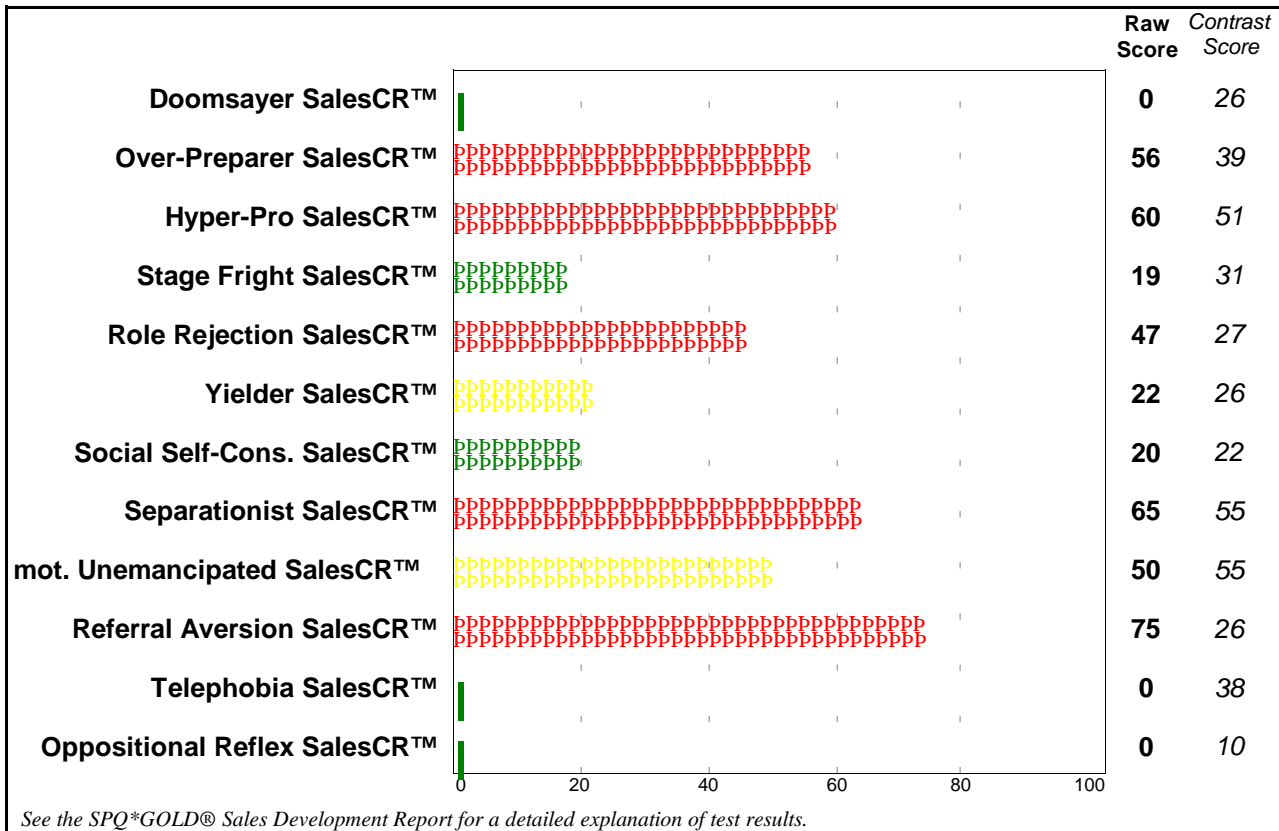

SPQ*GOLD® Graphical Report

Name: Sam Sample

Test Date: 10/01/02

UK Business to Business

Sales Call Reluctance® Impostors

Filters

Impression Mgt.

Sales Call Reluctance® Overview

Hedging

Sales Call Reluctance® Types

Resp Cons.

Key

See the SPQ*GOLD® Sales Development Report for a detailed explanation of test results.

Note: This report has been optimized for 300 dpi color printing.