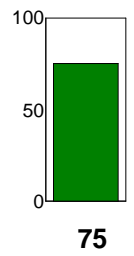

SPQ*GOLD® Graphical Report

Name: Sam Sample

Test Date: 10/01/02

UK Business to Business

Sales Call Reluctance® Impostors

Filters

Impression Mgt.

Sales Call Reluctance® Overview

Hedging

Sales Call Reluctance® Types

Resp Cons.

Key

See the SPQ*GOLD® Sales Development Report for a detailed explanation of test results.

Note: This report has been optimized for 300 dpi color printing.